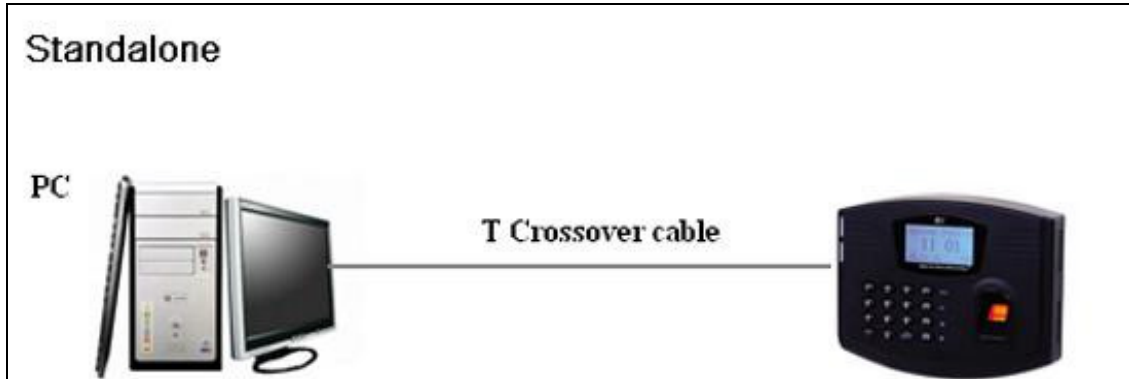

Installation Diagram

TUTIS TECHNOLOGIES LTD.

Regd. Office : C-409, Solaris 1, Opp. L&T Gate No. 6, Saki Vihar Road, Andheri (E), Mumbai - 400072. INDIA.
Tel.: (91-22) 2857 8240/42 Fax : (91-22) 2857 8239 Email : info@tutistech.com Website : www.tutistech.com