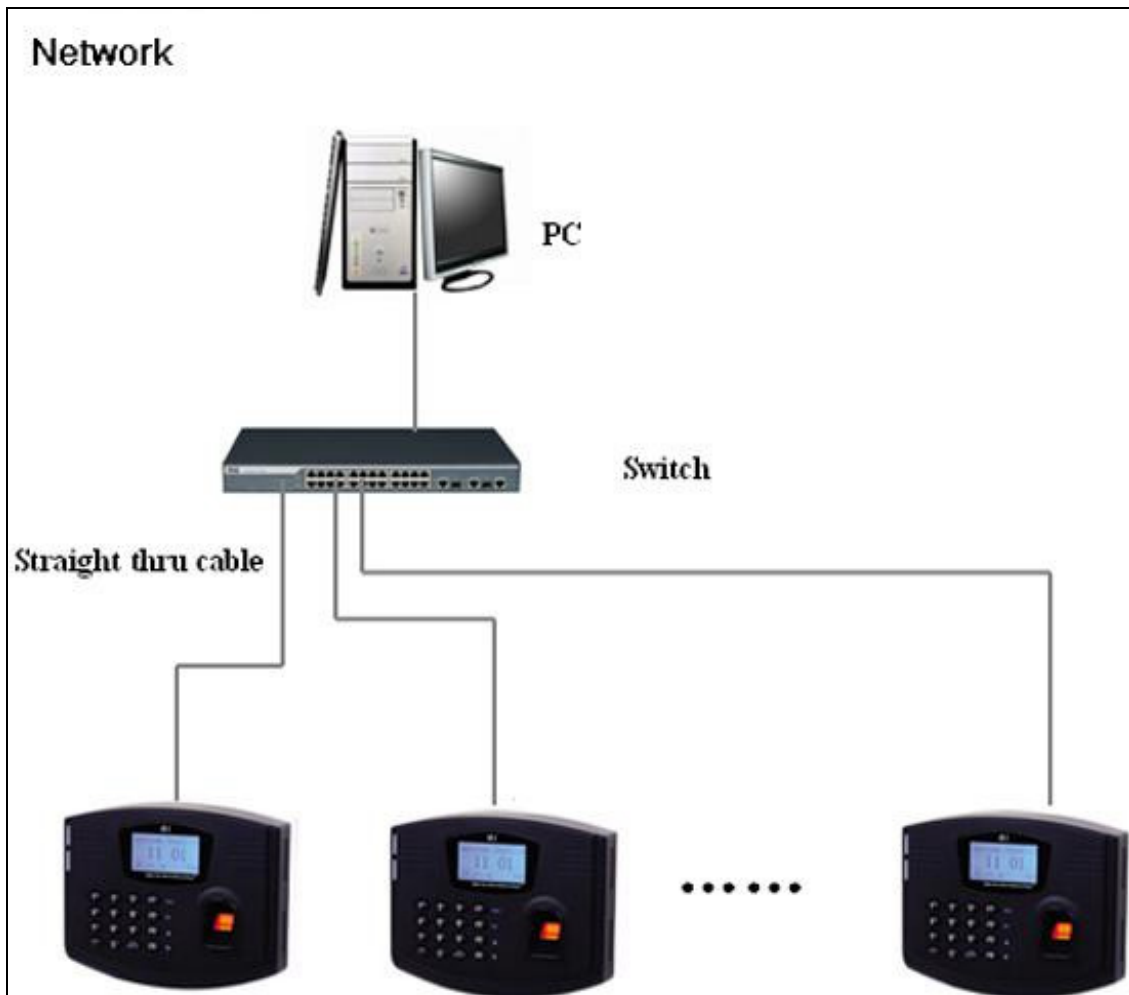

Installation Diagram

TUTIS TECHNOLOGIES LTD.

Regd. Office : C-409, Solaris 1, Opp. L&T Gate No. 6, Saki Vihar Road, Andheri (E), Mumbai - 400072. INDIA.
Tel.: (91-22) 2857 8240/42 Fax : (91-22) 2857 8239 Email : info@tutistech.com Website : www.tutistech.com